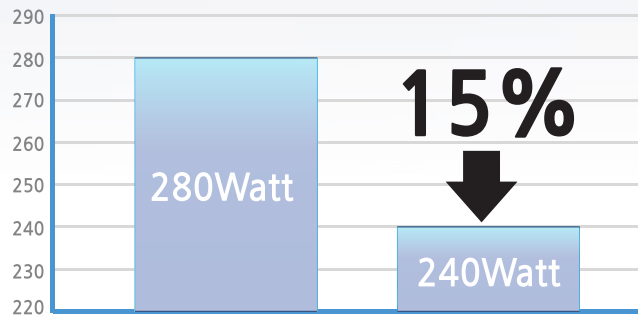

55 inch Multi-LCD

**Full HD Multi-LCD (LED Back light)
Super Narrow Bezel (5.7mm)**

Ultra Slim Vesel Design

Between the 55" MLCDs gap is only 5.7 mm that provides you with seamless tiled display experience.

→ ← **5.7mm**

Eco Friendly LED BLU

55" MLCD adopts direct LED BLU which consumes less power than conventional.

FHD resolution

FHD resolution is possible to get a clear and vivid image especially in such environment as command & control room that requires high resolution display.

HD

FHD

Specification

| | | | |
|------------------|---------------------------------------|-------------------|------------|
| Bezel to Bezel | 1.7mm (R/B) 3.6mm (N/L) → 5.3mm | Brightness | 700 nit |
| Active to Active | 5.7mm | Contrast Ratio | 4,000 : 1 |
| Resolution | 1,920 x 1,080 (FHD) | Power Consumption | 240 Watt |
| Outline | 1215.3 x 686.1 x 98.5 | Back light type | Direct LED |